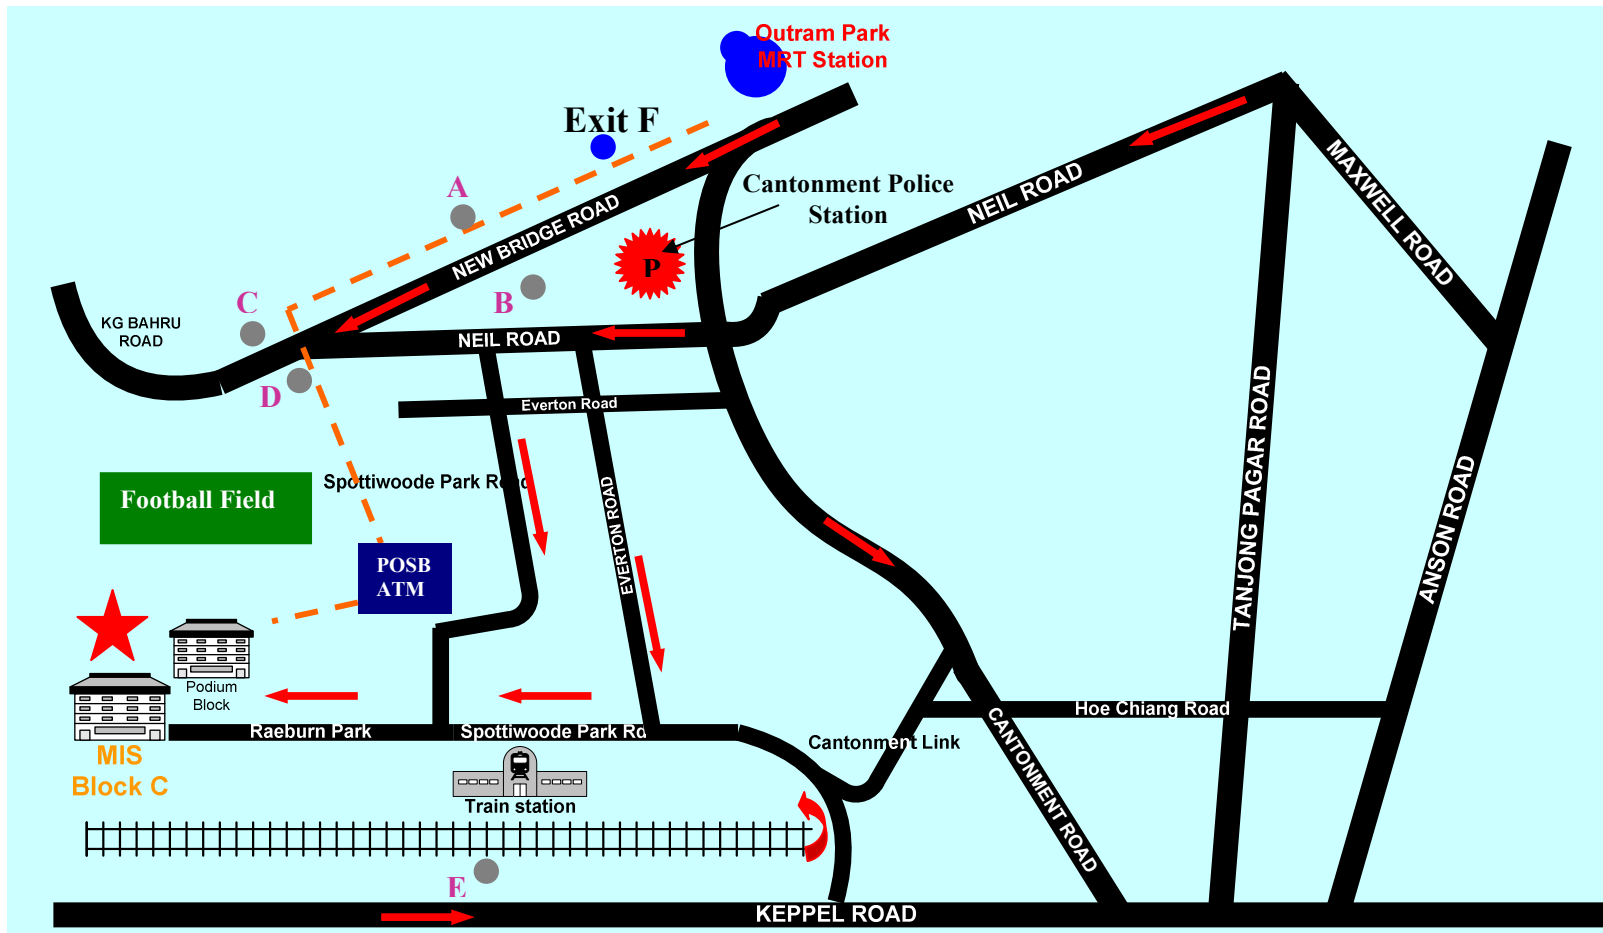

Marketing Institute of Singapore (Main Campus)
10 Raeburn Park, Block C #01-33, Singapore 088702
Tel: 6411 1700

By MRT : Alight at Outram Park MRT station and come out from **Exit F**.

By Walking : Follow the orange dotted line (- - -) at Blair Road, turn left when you see the overhead bridge and follow the shelter.

- **By Bus :**
 - Bus Stop (A) - 10589 Eu Tong Sen St - New Bridge Rd : **CT18, CT 28, CT8, 2, 12, 54, 174, 190**
 - Bus Stop (A) - 10018 Eu Tong Sen St - Before Outram Rd : **124, 143, 147, 166, 197, 961**
 - Bus Stop (B) - 10011 New Bridge Rd - Opp New Bridge Rd Ter : **124, 143, 147, 961**
 - Bus Stop (C) - 10049 Kampong Bahru Rd - Aft Jln Bkt Merah : **61, 124, 143, 147, 166, 167, 196, 197, 961**
 - Bus Stop (D) - 10041 Kampong Bahru Rd - Aft Blair Rd : **61, 124, 143, 147, 166, 167, 196, 197, 961**
 - Bus Stop (E) - 14069 Keppel Rd - Railway Station : **10, 30, 57, 80, 97, 97E, 100, 131, 145, 532/3, 536/7, 540, 542/3**